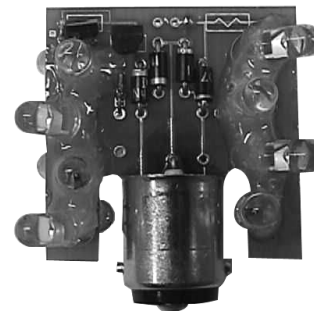

LEDs — Cylindrical or Cluster

Cluster LED

Table 1-16. Product Selection — LEDs

Voltage	Colour	Cylindrical LEDs	Cluster LEDs	
		Steady Only	Steady	Flashing
		Catalogue Number	Catalogue Number	Catalogue Number
12V AC/DC	Red	E26S110	E26S15	E26S48
	Green	E26S114	E26S19	E26S53
	Yellow	E26S112	E26S23	E26S58
	Blue	E26S115	E26S27	E26S63
	White	E26S116	E26S71	E26S75
	Amber	E26S111	E26S79	E26S84
24V AC/DC	Red	E26S117	E26S16	E26S49
	Green	E26S121	E26S20	E26S54
	Yellow	E26S119	E26S24	E26S59
	Blue	E26S122	E26S28	E26S64
	White	E26S123	E26S72	E26S76
	Amber	E26S118	E26S80	E26S85
48V AC/DC	Red	E26S124	E26S17	E26S50
	Green	E26S128	E26S21	E26S55
	Yellow	E26S126	E26S25	E26S60
	Blue	E26S129	E26S29	E26S65
	White	E26S130	E26S73	E26S77
	Amber	E26S125	E26S81	E26S86
120V AC/DC	Red	E26S138	E26S18	E26S51
	Green	E26S142	E26S22	E26S56
	Yellow	E26S140	E26S26	E26S61
	Blue	E26S143	E26S30	E26S66
	White	—	E26S74	E26S78
	Amber	E26S139	E26S82	E26S87
240V AC/DC	Red	—	E26S44	E26S52
	Green	—	E26S45	E26S57
	Yellow	—	E26S46	E26S62
	Blue	—	E26S47	E26S67
	White	—	E26S101	E26S102
	Amber	—	E26S83	E26S88