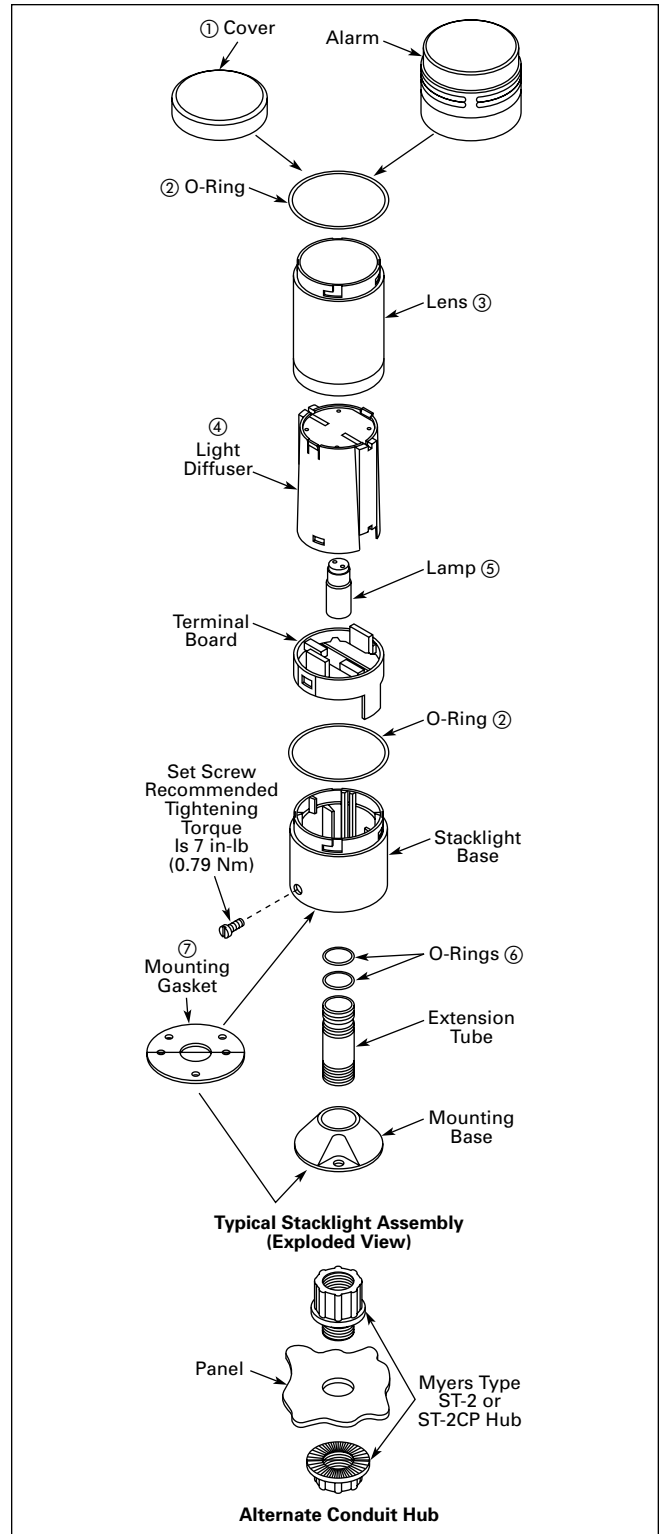

Accessories

Table 1-15. Replacement Accessories

Description	Notes	Diagram	Catalogue Number
Replacement Cover	Normally included with Stacklight Base	1	E26S68
Replacement Lens O-Ring	Normally included with Light Modules	2	E26S106 ①
Replacement Lenses	Clear Red Green Yellow Blue Amber	3	E26S38 E26S39 E26S40 E26S41 E26S42 E26S43
Replacement Xenon Strobe Dual High (Does not include lenses)	12V AC/DC 24V AC/DC 48V AC/DC 120V AC 240V AC	4	E26S33 E26S34 E26S35 E26S36 E26S37
Replacement Diffusers	White — Normally Supplied with Incandescent Light Modules	4	E26S31
	Clear — Normally Supplied with LED Light Modules	4	E26S32
Replacement Lamps ④	12V 24V 48V 120V 240V	5	E26S8 E26S9 E26S10 E26S11 E26S12
Replacement Extension Tube O-Rings	Normally included with Extension Tubes	6	E26S107 ②
Replacement Mounting Gasket ③	Normally included with Stacklight Base	7	E26S105
Lamp Removal Tool	For E26 and E22 Incandescent Lamps		E22BA3

- ① Sold in packages of 5 pieces.
- ② Sold in packages of 10 pieces.
- ③ Mounting gaskets have two sets of mounting holes — one set with centre-to-centre spacing of 1.75 in. (44.5 mm) and another set with centre-to-centre spacing of 1.65 in. (42 mm).
- ④ For replacement LEDs, see Table 1-16.